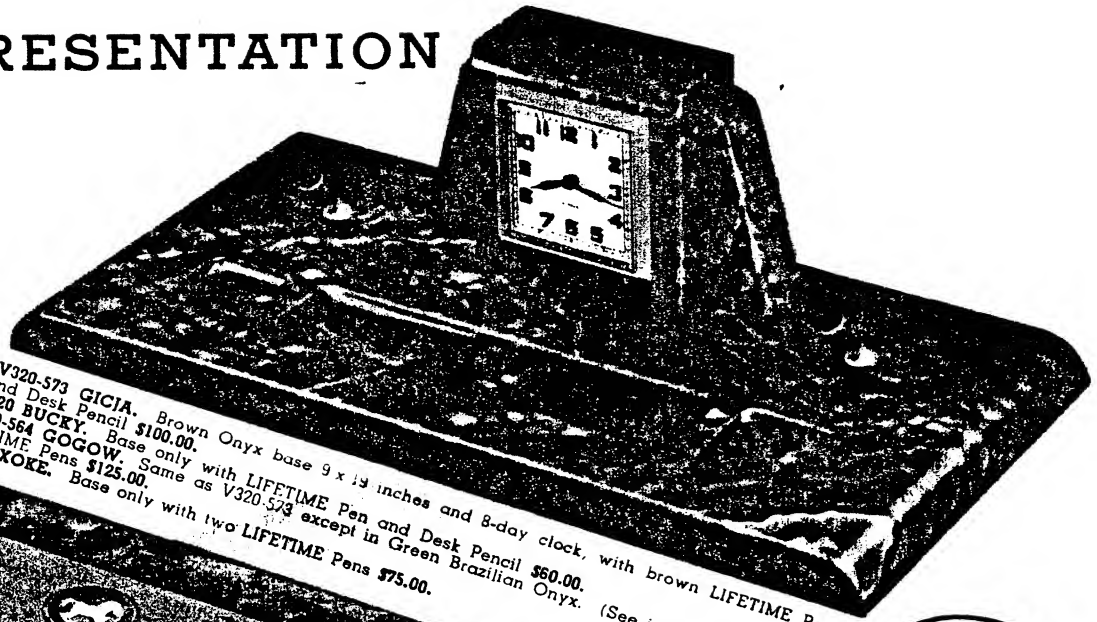

DRY-PROOF SPECIAL PRESENTATION DESK SETS

V320-573 GICIA. Brown Onyx base 9 x 14 inches and 8-day clock, with brown LIFETIME Pen and Desk Pencil $100.00.
V320 BUCKY. Base only with LIFETIME Pen and Desk Pencil $60.00.
V189-564 GOGOW. Same as V320-573 except in Green Brazilian Onyx. (See inset.) With two LIFETIME Pens $125.00.
V189 GXOKE. Base only with two LIFETIME Pens $75.00.